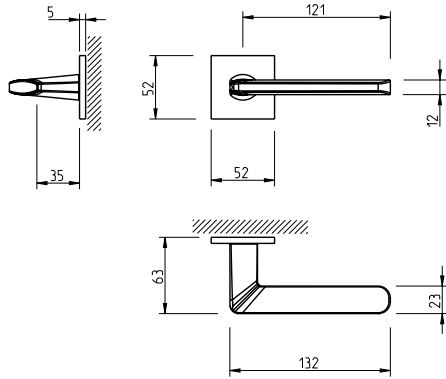

REF. 4153 5SQ

(03)
cromado brilhante
bright chrome

(96)
cromado satinado
satin chrome

(141)
titan

(142)
níquelado pérola
nickel pearl

(152)
branco pérola
white pearl

(153)
preto pérola
black pearl

Descrição

Puxador par
Adaptador metálico com sistema "click"
Mola recuperadora reversível
Ferro quadrado de 8x90mm
Fixação da muleta com perno M6 oculto

Matéria Prima

Zamak ZnAl4Cu1 / EN1774

Aplicação

Portas interiores com 30mm - 45mm espessura

EN 1906

2	7	-	0	0	4	0	B

(acabamentos / finishes 03 - 152 - 153)

3	7	-	0	0	4	0	B

(acabamentos / finishes 96)

Description

Lever set
Metallic mechanism with "click" system
Reversible recovery spring
8x90mm square spindle
Handle fixed by a M6 grub screw

Raw Material

Zamak ZnAl4Cu1 / EN1774

Application

Interior doors with 30mm - 45mm thick

2	7	-	0	0	3	0	B

(acabamentos / finishes 141 - 142)