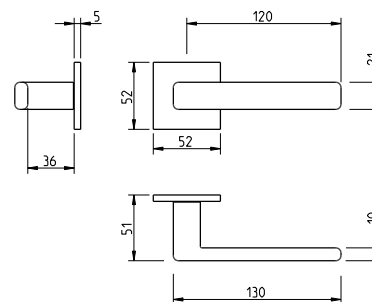

Puxador par
Adaptador com sistema "click"
Mola recuperadora
Ferro quadrado de 8x90mm
Fixação da muleta com perno M6 oculto

Lever set
Mechanism with "click" system
Recovery spring
8x90mm square spindle
Handle fixed by a M6 grub screw

disponível/ available
3095 5SQ

disponível/ available
3095 5SQ

disponível/ available
3095 5SQ