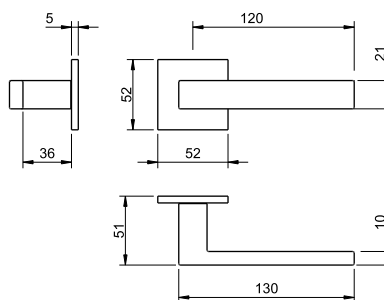

Puxador par
Adaptador com sistema "click"
Mola recuperadora
Ferro quadrado de 8x90mm
Fixação da muleta com perno M6 oculto

Lever set
Mechanism with "click" system
Recovery spring
8x90mm square spindle
Handle fixed by a M6 grub screw

disponível/ available
2275 5SQ

disponível/ available
2275 5SQ

disponível/ available
2275 5SQ

disponível/ available
2275 5SQ

disponível/ available
2275 5SQ